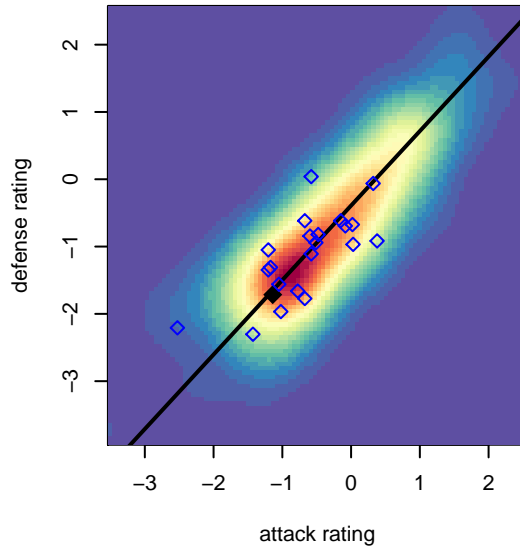

**attack and defense rating
relative to others at age
and all opponents in last 13 months**