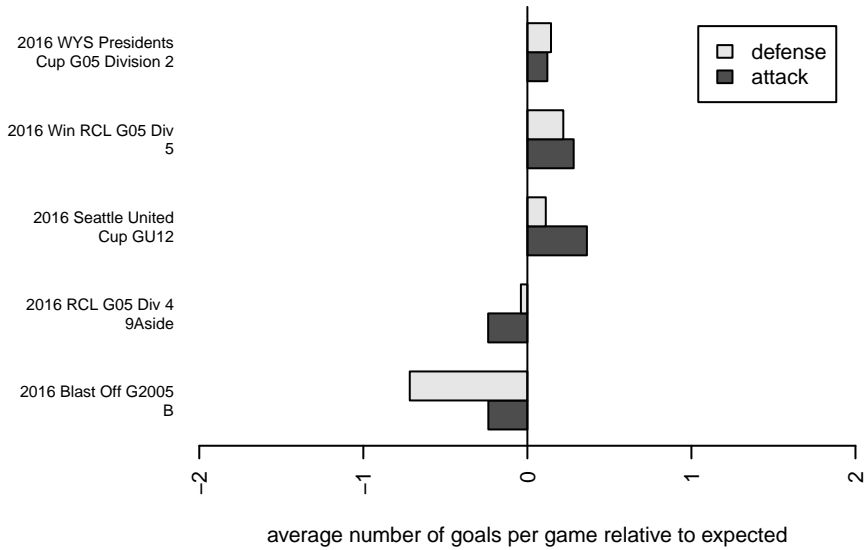

Performance relative to 13 month average