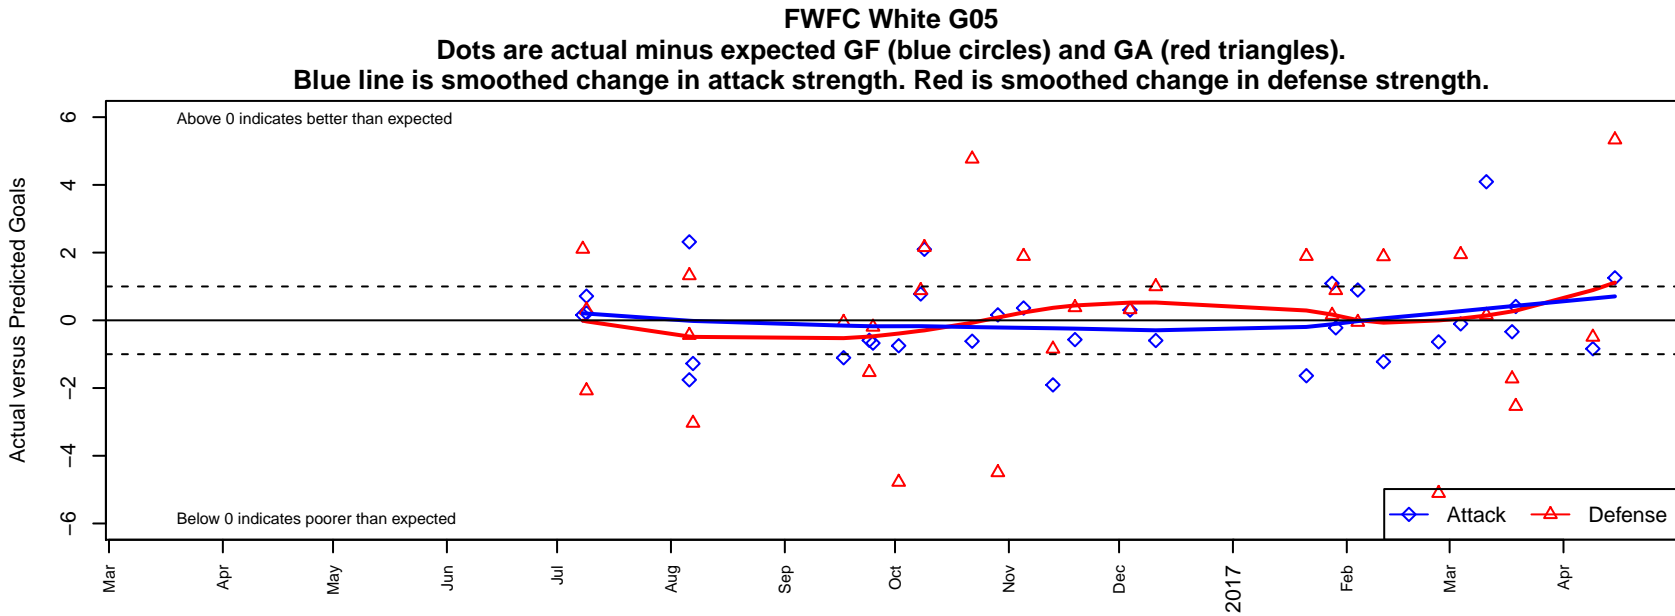

FWFC White G05

Federal Way FC
 Federal Way, WA
 G05 total strength=393
 attack=0.32 defense=0.18
 fall league = RCL G05 Div 4 9Aside
 spr league = Win RCL G05 Div 5

alt names used:
 FWFC G05 White
 FWFC G05 White (B)
 FWFC G05 White (B)
 FWFC G05 White (B)

Venues played:
 2016 Seattle United Cup GU12
 2016 Blast Off G2005 B
 2016 RCL G05 Div 4 9Aside
 2016 Win RCL G05 Div 5
 2016 WYS Presidents Cup G05 Division 2

**attack and defense variance (black dot)
relative to other teams
and top 10 in region**