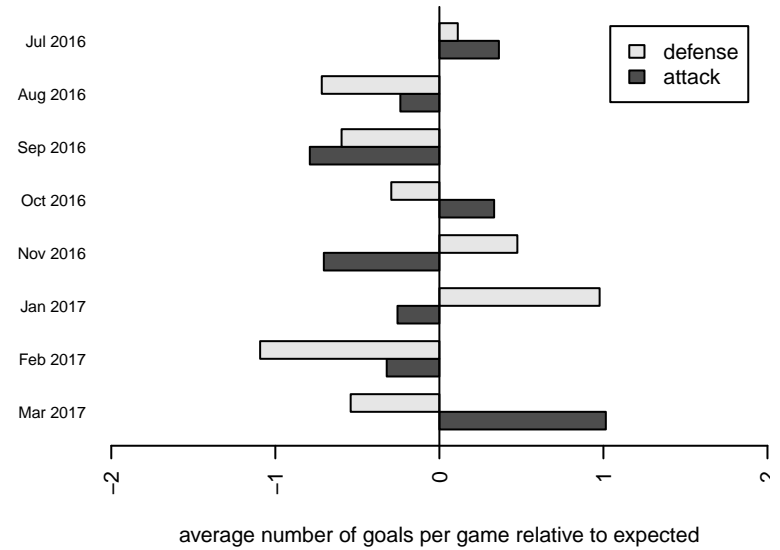

Performance relative to 13 month average