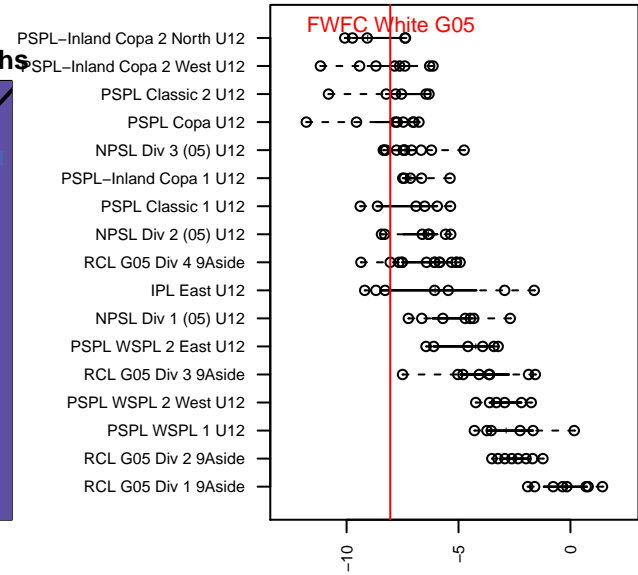

**attack and defense rating
relative to others at age
and all opponents in last 13 months**